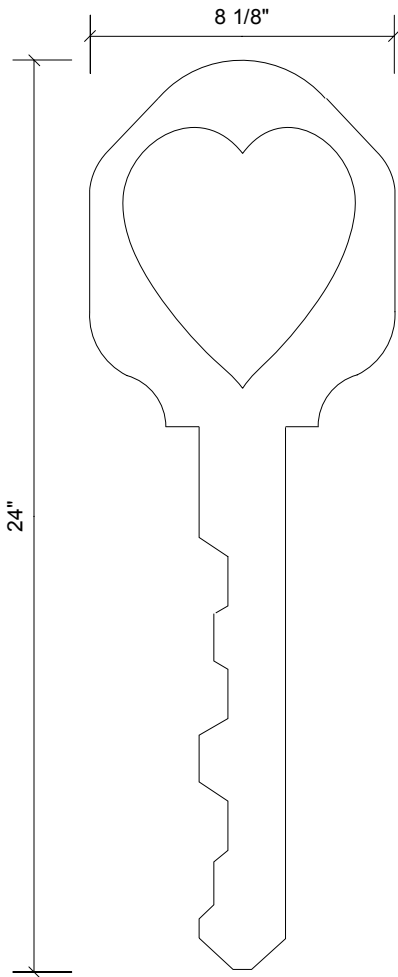

Layout Grid
1/2 by 1/2 Squares

Scrap 2x4 trim. Size
to 1" thick. Edge
jointed and glued.

Scrap 2x4 trim. Size
to 1" thick. Edge
jointed and glued.

Key teeth glued after
trim edge to 30° and
sanding 3 edges.

<h2>Home Dedication Key</h2>		
	HfH East Bay	04/14/2012 Scale 1"= 3"
		JRLee