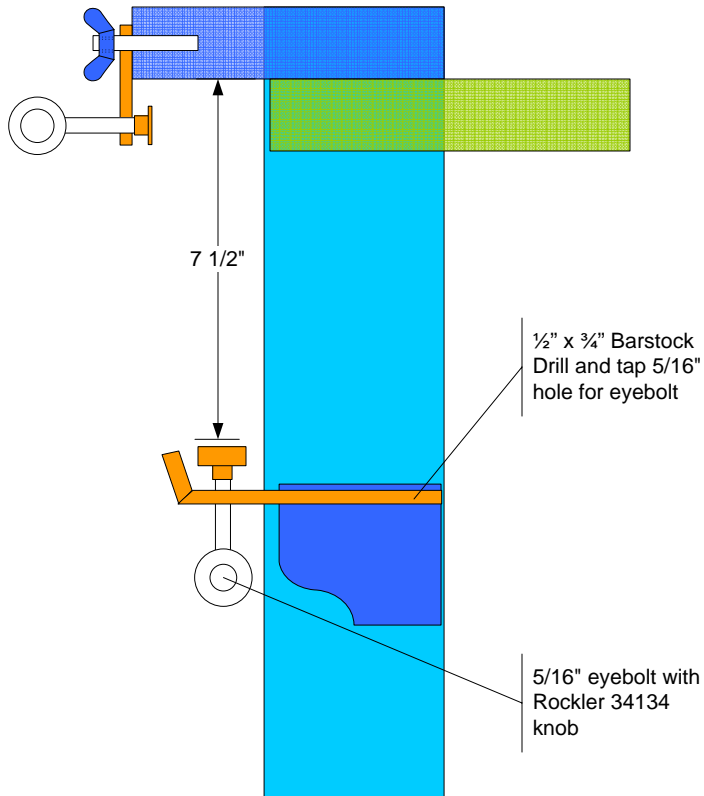

# Barge-o-matic

HfH  
East Bay

5/15/08

JRLee

Rafter Tail

2x4

Fascia

Scale 3" = 1' -0"  
1/4" = 1"