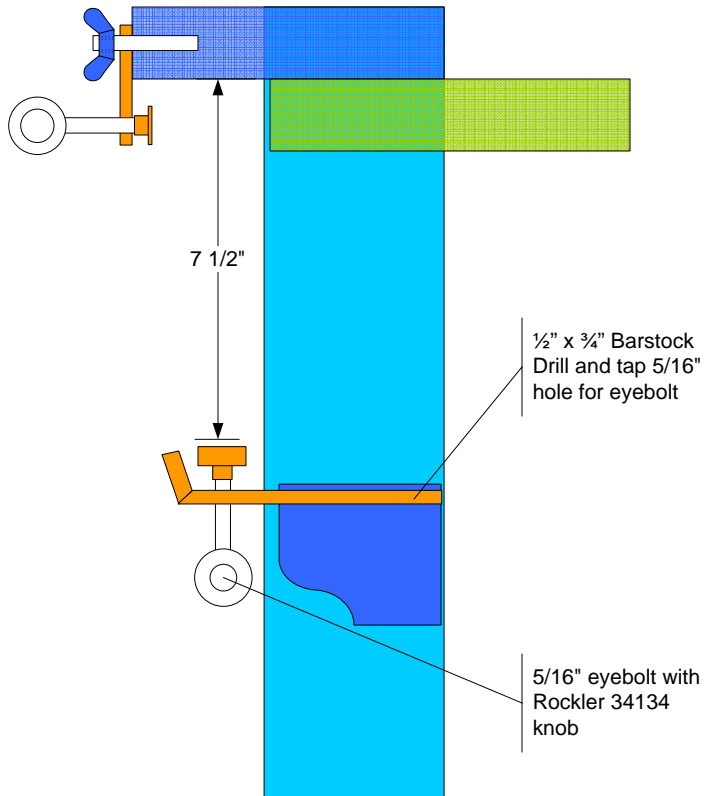

Barge-o-matic

HfH
East Bay

5/15/08

JRLee

Rafter Tail

2x4

Fascia

Scale 3" = 1' -0"
1/4" = 1"